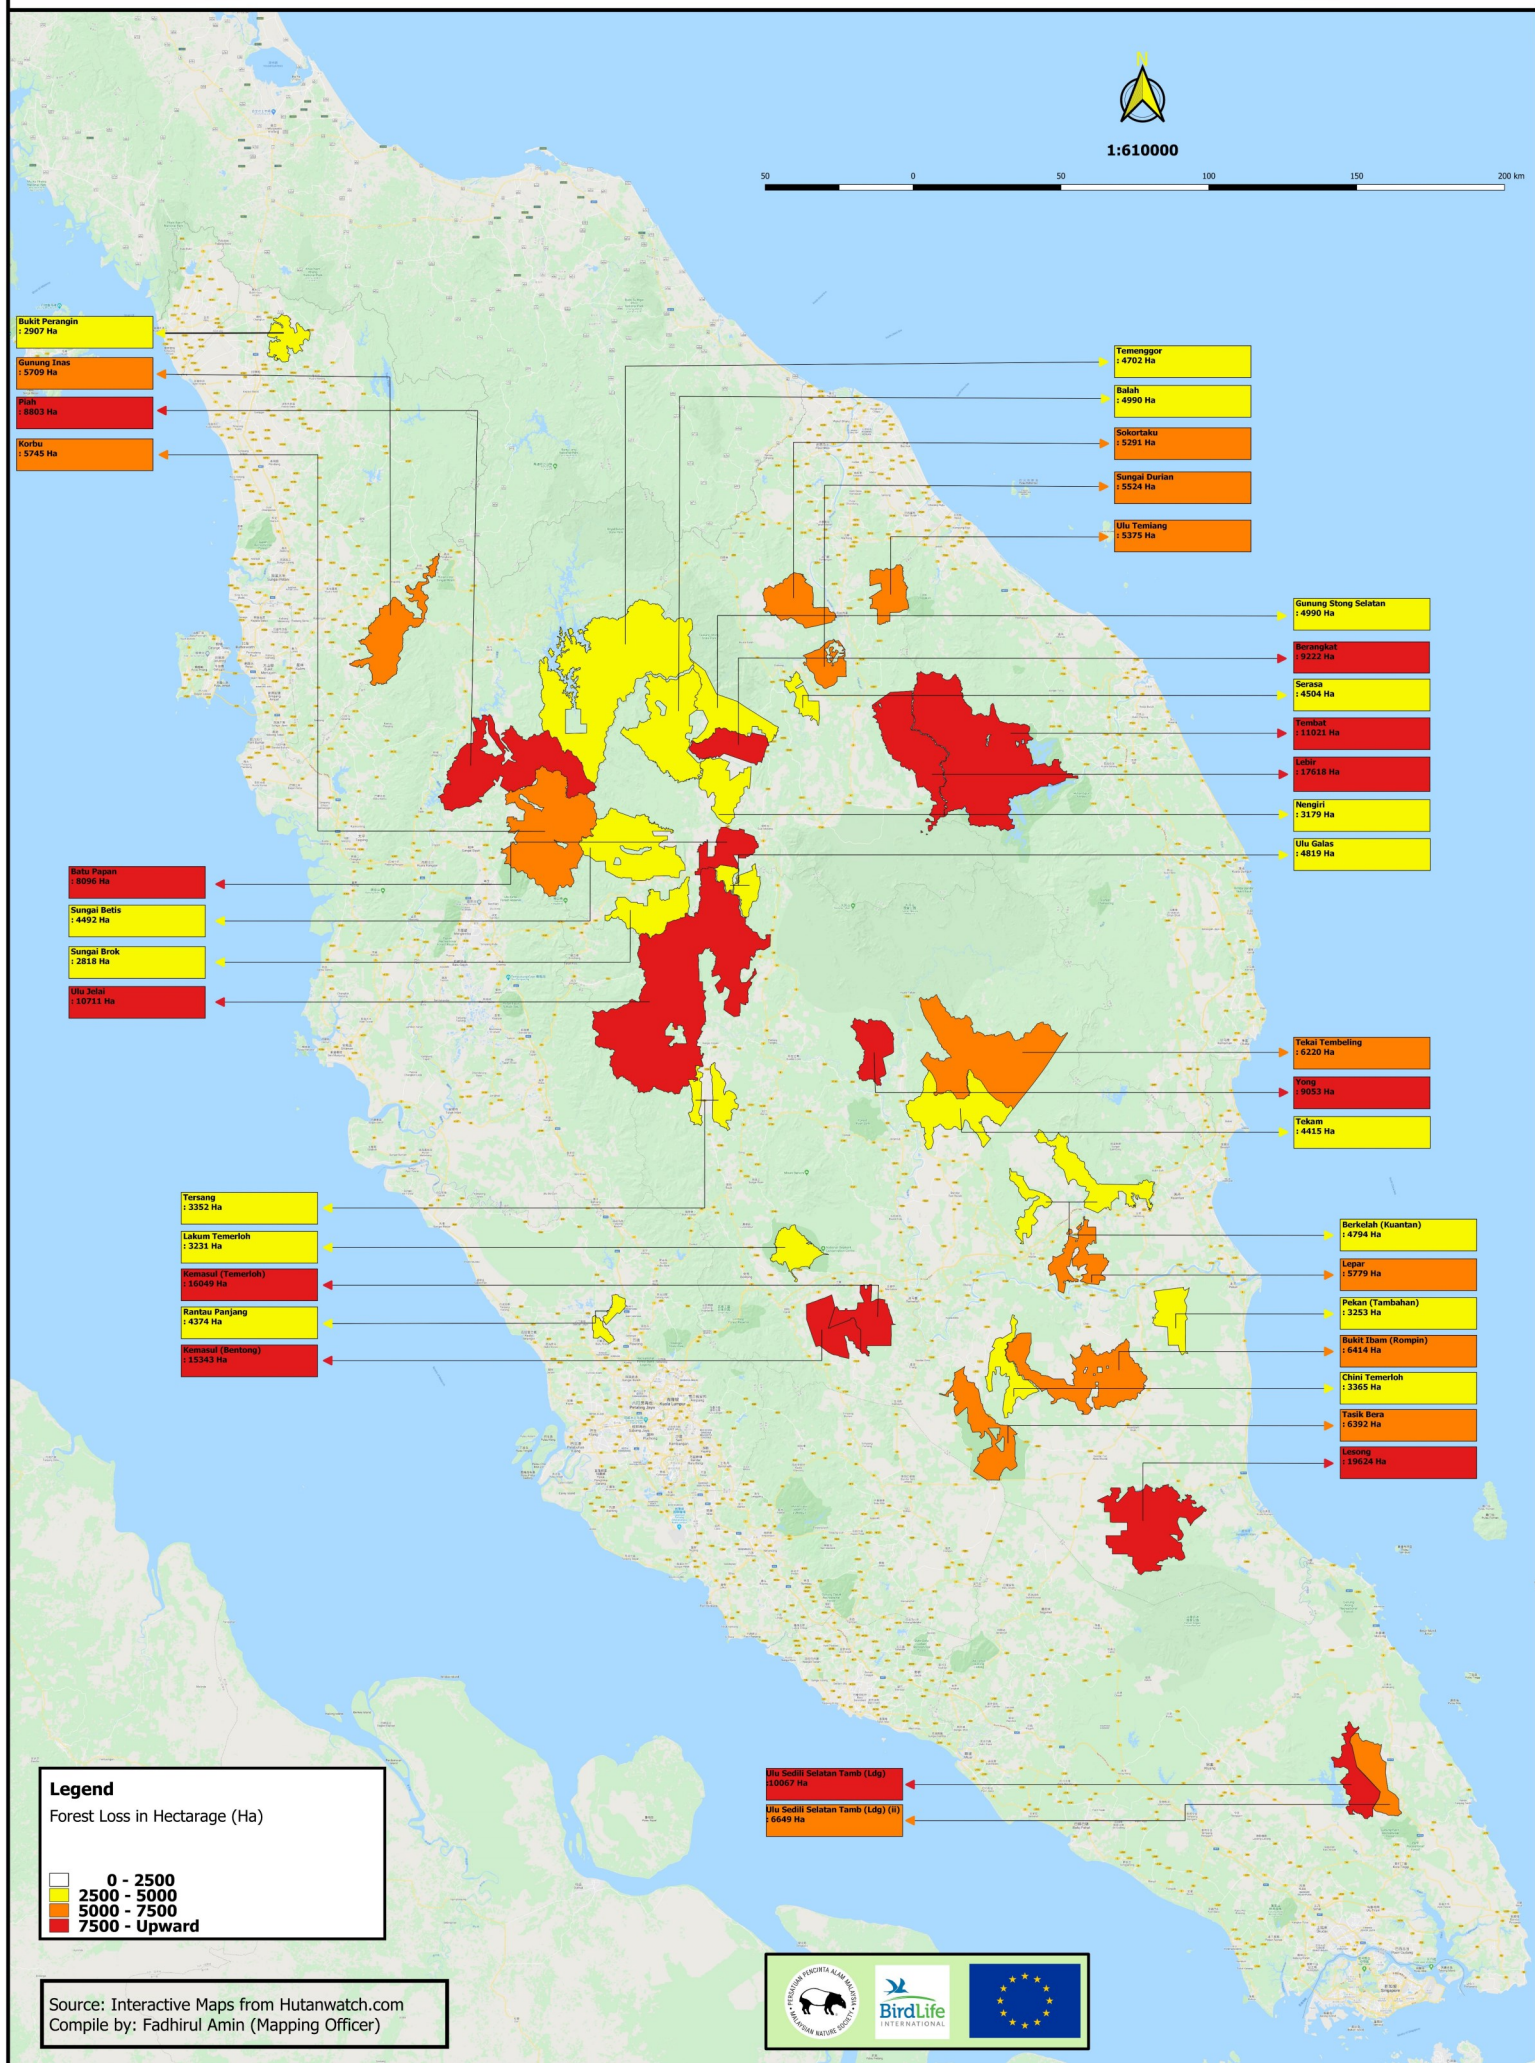

# Map : Forest Loss In Peninsular Malaysia From 2007 - 2017

Source: Interactive Maps from Hutanwatch.com  
Compile by: Fadhurul Amin (Mapping Officer)

# Map : Forest Loss In Peninsular Malaysia From 2007 - 2017